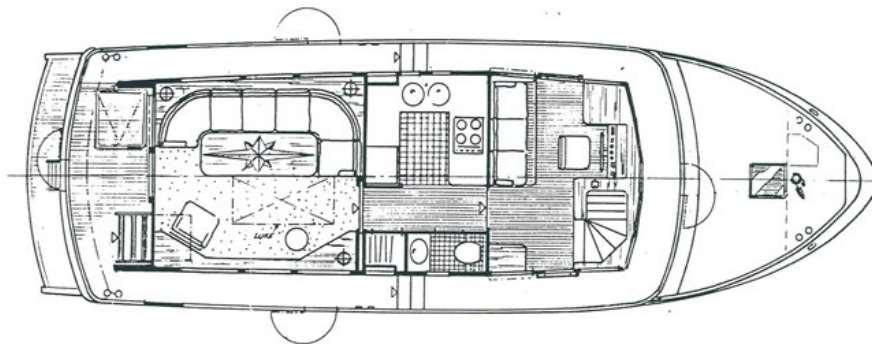

J.P. Broekhovenstraat 37
8081 HB Elburg
The Netherlands

Reference number
B26054477

info@elburgyachting.nl
www.elburgyachting.nl
+31 525 68 68 68

ELBURG YACHTING®

international yachtbrokers

DUTCHTUG 14
14.10 x 4.40 x ± 1.25 m.