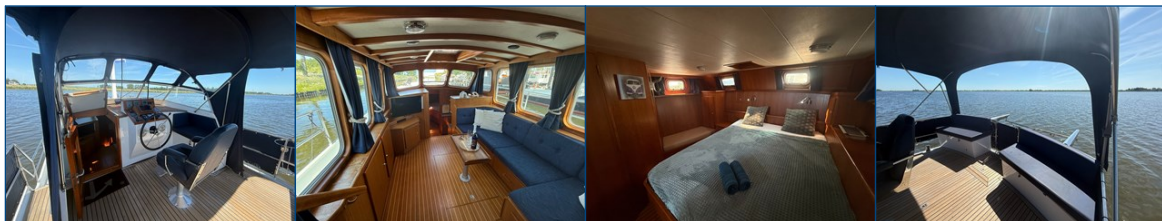

- Appr. 12.30 x 3.70 x 1.15 m
- Bruijs Jachtbouw BV - Bergen op Zoom
- A. Volker
- 1999
- B
- 1 x 106 pk Vetus Deutz DT43
- 2
- Elburg Yachting
- Just Listed
- € 139.500,-

Gegevens worden geacht juist te zijn, doch worden niet gegarandeerd. - Whilst every care has been taken in the preparation of the particulars, their correctness is not guaranteed.

J.P. Broekhovenstraat 37
8081 HB Elburg
The Netherlands

Reference number
B26054472

info@elburgyachting.nl
www.elburgyachting.nl
+31 525 68 68 68