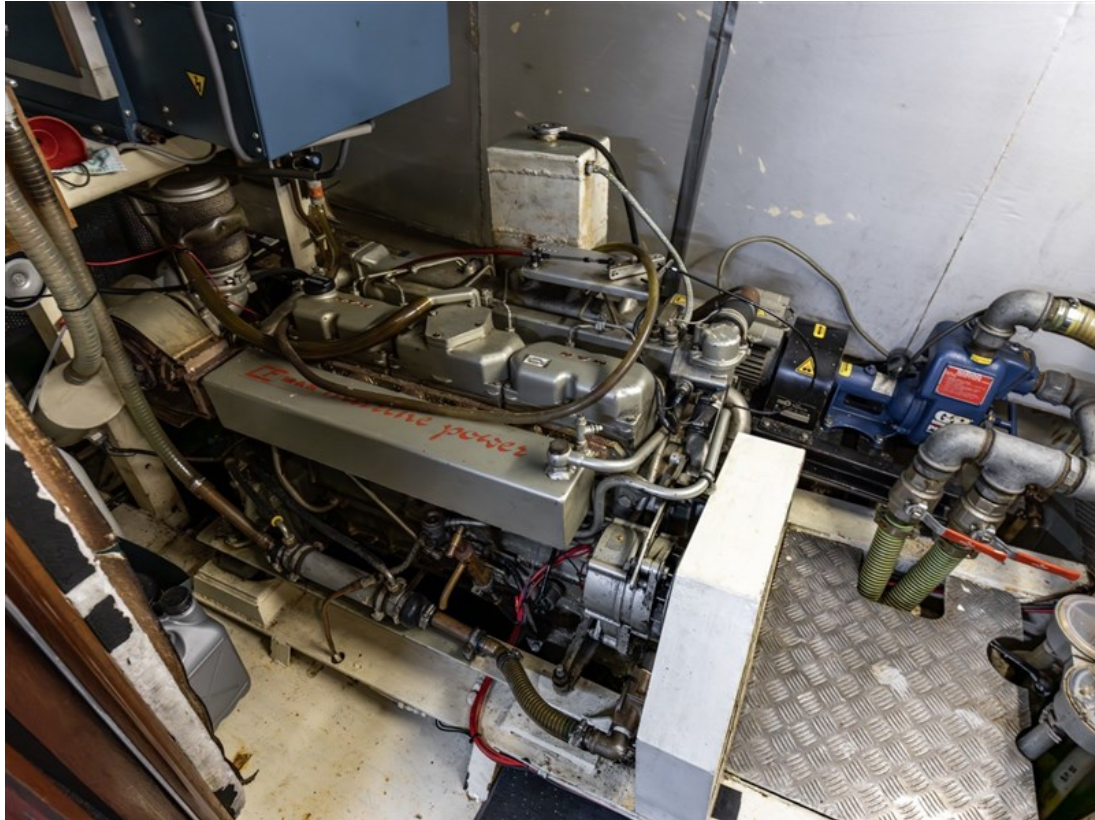

ELBURG YACHTING®

international yachtbrokers

Gegevens worden geacht juist te zijn, doch worden niet gegarandeerd. - Whilst every care has been taken in the preparation of the particulars, their correctness is not guaranteed.

J.P. Broekhovenstraat 37
8081 HB Elburg
The Netherlands

Reference number
B26044470

info@elburgyachting.nl
www.elburgyachting.nl
+31 525 68 68 68