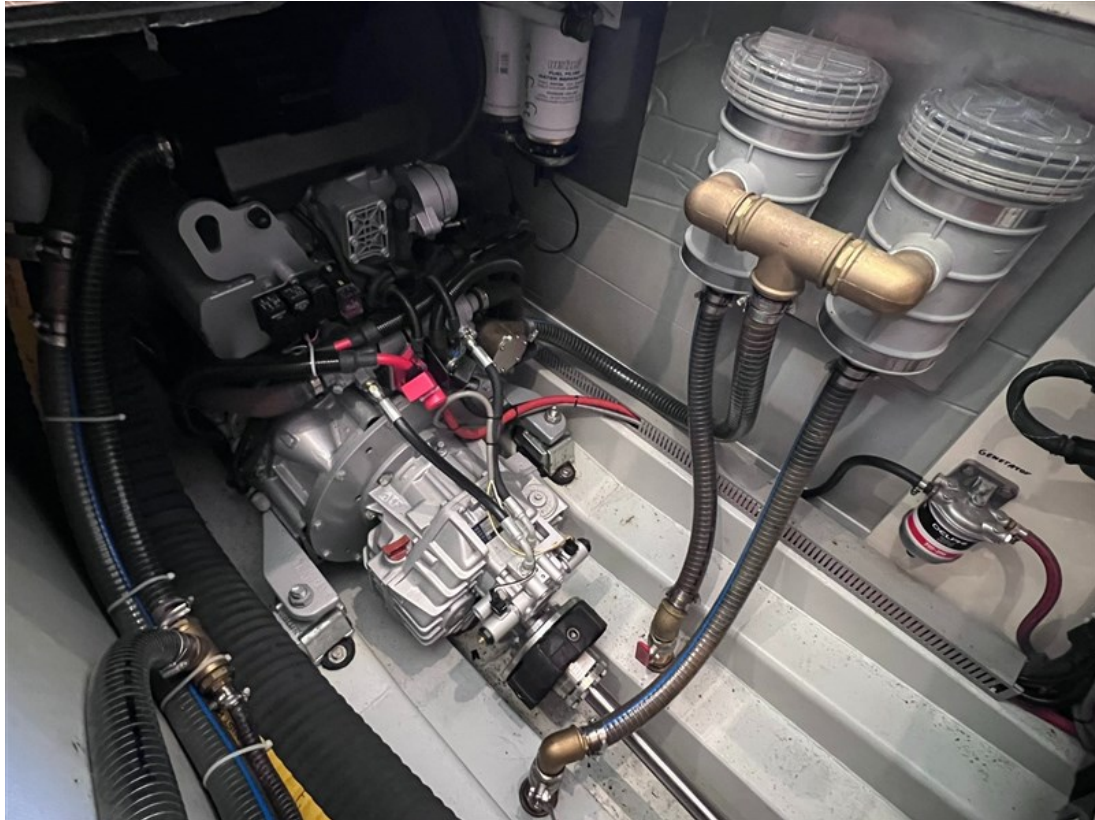

ELBURG YACHTING®

international yachtbrokers

Gegevens worden geacht juist te zijn, doch worden niet gegarandeerd. - Whilst every care has been taken in the preparation of the particulars, their correctness is not guaranteed.

J.P. Broekhovenstraat 37
8081 HB Elburg
The Netherlands

Reference number
B26044469

info@elburgyachting.nl
www.elburgyachting.nl
+31 525 68 68 68