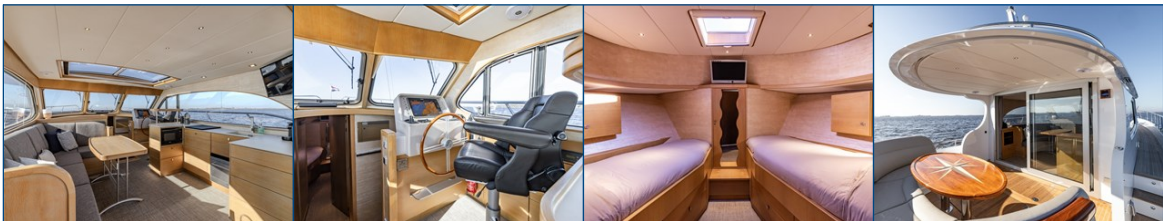

- 📏 Appr. 14.65 x 4.75 x 1.35 m
- 🏢 Veno Yachting B.V.
- 👤 Jan Visser - Sneek
- 🕒 2013
- ⚖️ B
- 🚗 1 x 170 pk Vetus Deutz
- 🛖 2 x
- ⚓ On request
- 💡 Sold under condition
- € € 495.000,-

Gegevens worden geacht juist te zijn, doch worden niet gegarandeerd. - Whilst every care has been taken in the preparation of the particulars, their correctness is not guaranteed.

J.P. Broekhovenstraat 37
8081 HB Elburg
The Netherlands

Reference number
B26024436

info@elburgyachting.nl
www.elburgyachting.nl
+31 525 68 68 68