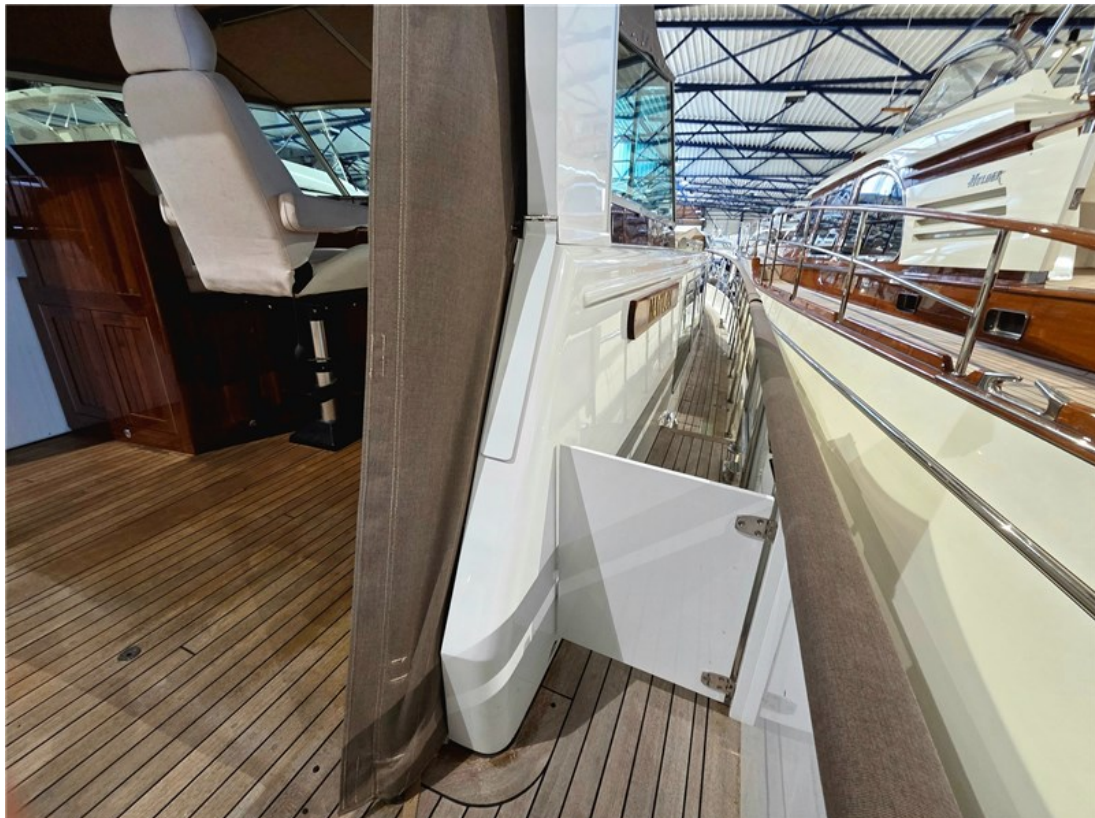

ELBURG YACHTING®

international yachtbrokers

Gegevens worden geacht juist te zijn, doch worden niet gegarandeerd. - Whilst every care has been taken in the preparation of the particulars, their correctness is not guaranteed.

J.P. Broekhovenstraat 37
8081 HB Elburg
The Netherlands

Reference number
B26024435

info@elburgyachting.nl
www.elburgyachting.nl
+31 525 68 68 68