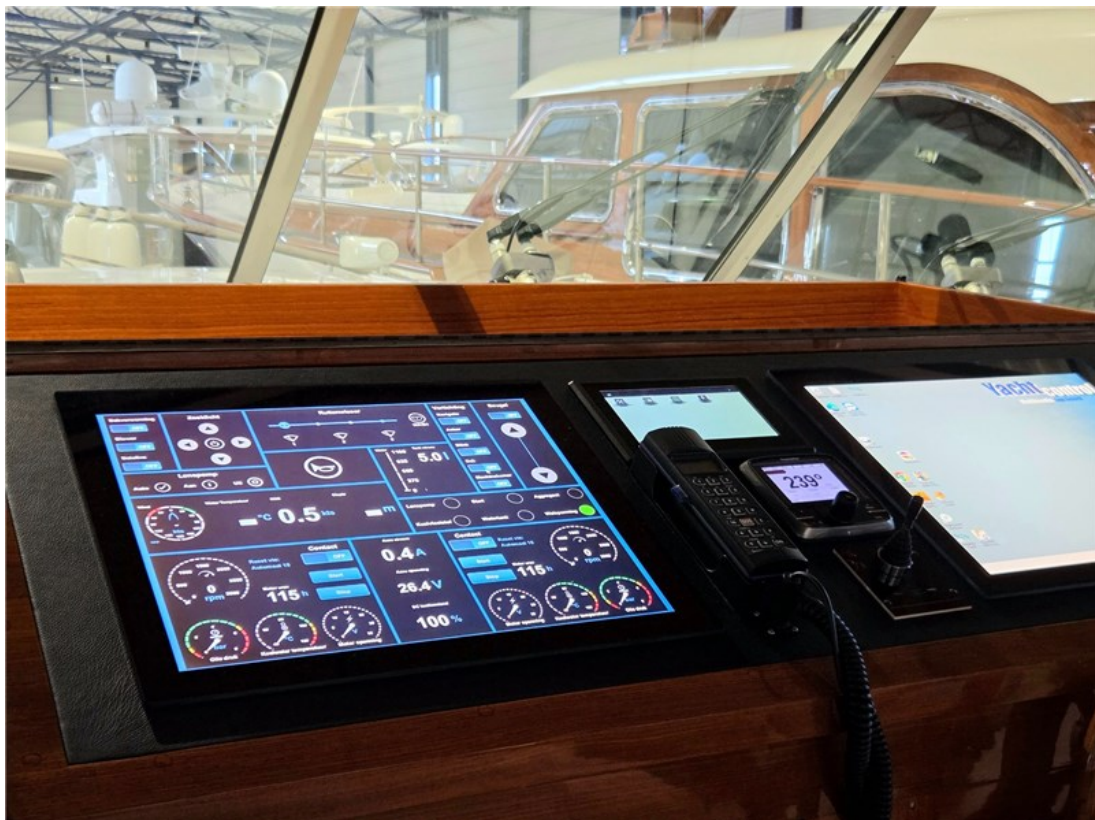

ELBURG YACHTING®

international yachtbrokers

Gegevens worden geacht juist te zijn, doch worden niet gegarandeerd. - Whilst every care has been taken in the preparation of the particulars, their correctness is not guaranteed.

J.P. Broekhovenstraat 37
8081 HB Elburg
The Netherlands

Reference number
B26024435

info@elburgyachting.nl
www.elburgyachting.nl
+31 525 68 68 68