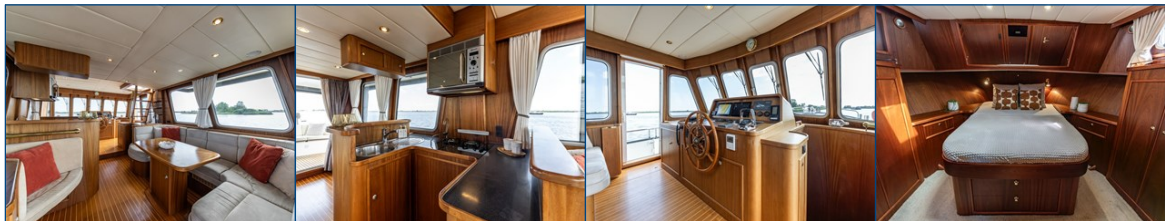

- 📏 Appr. 14.40 x 4.50 x 1.25 m
- 🏭 Jachtwerf De Alm - Werkendam
- 📍 Jachtbouw "de Alm" - Werkendam, Nederland
- 🕒 2002
- ⚖️ B
- 🔧 2 x 135 pk Perkins M135 6 - cilinder
- 🛖 3 x
- ⚓ Elburg Yachting
- 💡 New pictures
- € € 335.000,-

Gegevens worden geacht juist te zijn, doch worden niet gegarandeerd. - Whilst every care has been taken in the preparation of the particulars, their correctness is not guaranteed.

J.P. Broekhovenstraat 37
8081 HB Elburg
The Netherlands

Reference number
B25114413

info@elburgyachting.nl
www.elburgyachting.nl
+31 525 68 68 68