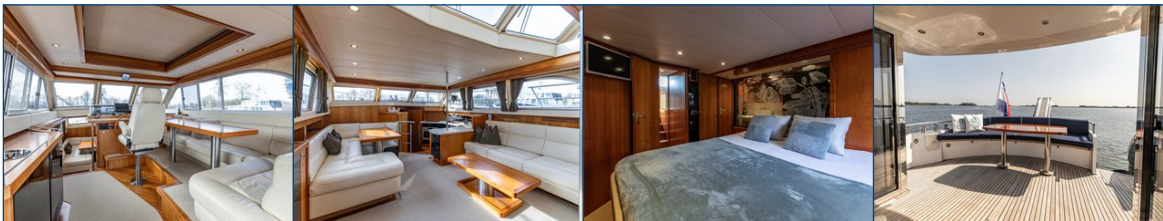

- 📏 Appr. 20.00 x 5.00 x 1.63 m
- 🏢 W. van der Valk Shipyards - Waalwijk
- 🏢 Van der Valk Shipyards - Waalwijk
- 🕒 2005
- ⚖️ A
- 🚗 2 x 500 pk Volvo Penta D9
- 🚗 3 x
- ⚓ Elburg Yachting
- 💡 Price reduced
- € € 650.000,- Ex. BTW

Gegevens worden geacht juist te zijn, doch worden niet gegarandeerd. - Whilst every care has been taken in the preparation of the particulars, their correctness is not guaranteed.

J.P. Broekhovenstraat 37
8081 HB Elburg
The Netherlands

Reference number
B26014430

info@elburgyachting.nl
www.elburgyachting.nl
+31 525 68 68 68