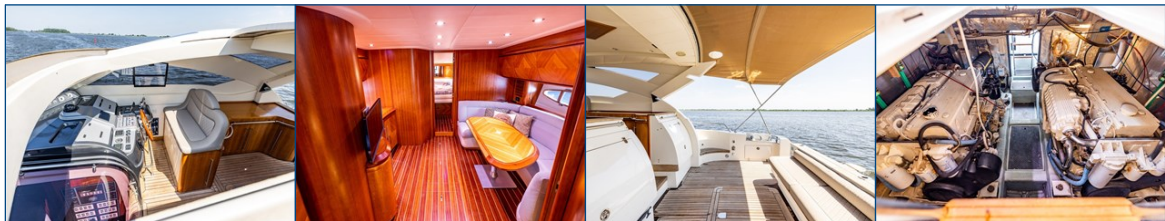

- 📏 Appr. 16.50 x 4.60 x 1.00 m
- 🏭 Cayman Yachts - Italia
- 🏭 Cayman Yachts - Italia
- 🕒 2004
- ⚖️ B
- 🚗 2 x 650 pk Cummins QSM
- 🚗 3 x
- ⚓ On request
- 💡 For sale
- € € 265.000,-

Gegevens worden geacht juist te zijn, doch worden niet gegarandeerd. - Whilst every care has been taken in the preparation of the particulars, their correctness is not guaranteed.

J.P. Broekhovenstraat 37
8081 HB Elburg
The Netherlands

Reference number
B26014427

info@elburgyachting.nl
www.elburgyachting.nl
+31 525 68 68 68