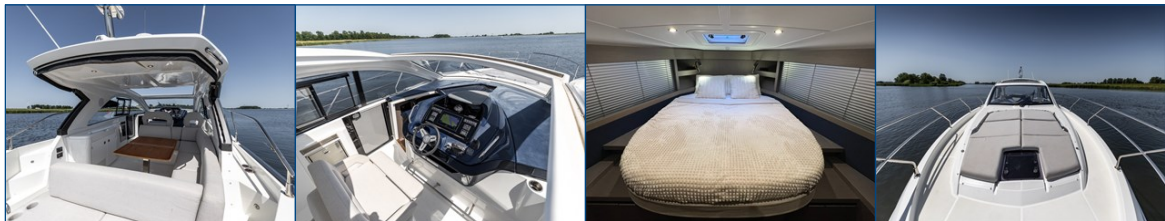

ELBURG YACHTING®

international yachtbrokers

Beneteau Gran Turismo 41

-  Appr. 12.67 x 3.87 x 0.94 m
-  Beneteau - Frankrijk
-  Andreani Design
-  2023
-  B
-  2 x 380 pk Volvo Penta D6-380
-  2 x
-  Elburg Yachting
-  New pictures
-  € 425.000,-

Reference number
B26014424

info@elburgyachting.nl
www.elburgyachting.nl
+31 525 68 68 68

ELBURG YACHTING[®]

international yachtbrokers

The Beneteau 41 Gran Turismo is a sporty all-rounder for both inland waters and the open sea, thanks to its combination of practical space and excellent sailing characteristics. It is powered by two 380 hp Volvo Penta D6 engines with docking joystick. The Volvo docking system significantly improves the control and maneuverability of the boat and makes mooring and docking child's play. With a joystick at the helm, every conceivable maneuver can be performed. A supporting electric bow thruster from Sleipner is also present. In the cockpit, there is a large U-shaped bench seat that is open to the helm. The cockpit has an extra refrigerator and sink. The aft deck has a large sunbed with a sliding headrest for extra length. Under the sunbed is an extra-large storage space. This Beneteau 41 Gran Turismo is equipped with: Full tent around the aft deck, adjustable cockpit table, transom door to swimming platform, helm seat with extra passenger seat on starboard side, refrigerator in cockpit, storage lockers, Volvo Penta computer for reading engine information and current fuel consumption. Volvo trim tabs, 2 x sliding windows at the helm, large electrically operated sliding roof above the helm, Fusion audio system speakers in saloon and cockpit, spacious wardrobe with lighting in forward cabin, bed in second cabin amidships, removable cushions on foredeck, various 220V and USB plug connections available, removable sunshades around the helm position (3 pieces).
For questions and/or to make an appointment, you are welcome at Elburg Yachting 7 days a week.