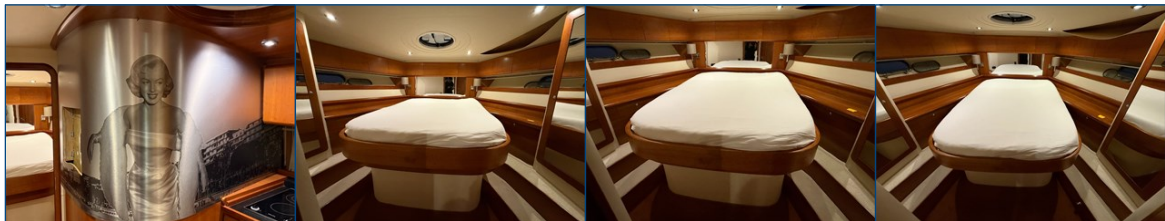

- 📏 Appr. 15.45 x 4.35 x 1.30 m
- 🏢 Fiart Mare S.p.A. - Italy
- 🏢 Fiart Mare S.p.A. - Italy
- 🕒 2004
- Ⓢ B
- 🚗 2 x 715 pk Volvo Penta TD D12
- 🛖 3 x
- ⚓ On request
- 💡 Just Listed
- € € 295.000,-

Gegevens worden geacht juist te zijn, doch worden niet gegarandeerd. - Whilst every care has been taken in the preparation of the particulars, their correctness is not guaranteed.

J.P. Broekhovenstraat 37
8081 HB Elburg
The Netherlands

Reference number
B25044300

info@elburgyachting.nl
www.elburgyachting.nl
+31 525 68 68 68