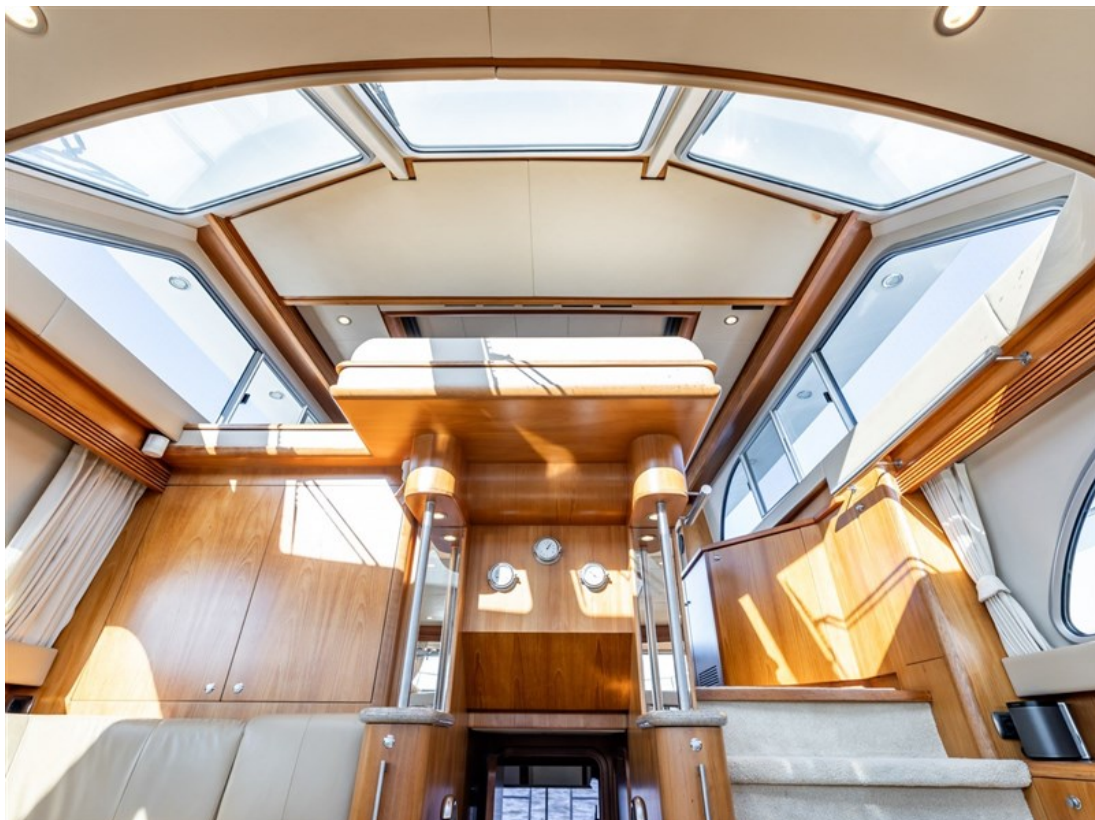

ELBURG YACHTING®

international yachtbrokers

Gegevens worden geacht juist te zijn, doch worden niet gegarandeerd. - Whilst every care has been taken in the preparation of the particulars, their correctness is not guaranteed.

J.P. Broekhovenstraat 37
8081 HB Elburg
The Netherlands

Reference number
B25014277

info@elburgyachting.nl
www.elburgyachting.nl
+31 525 68 68 68