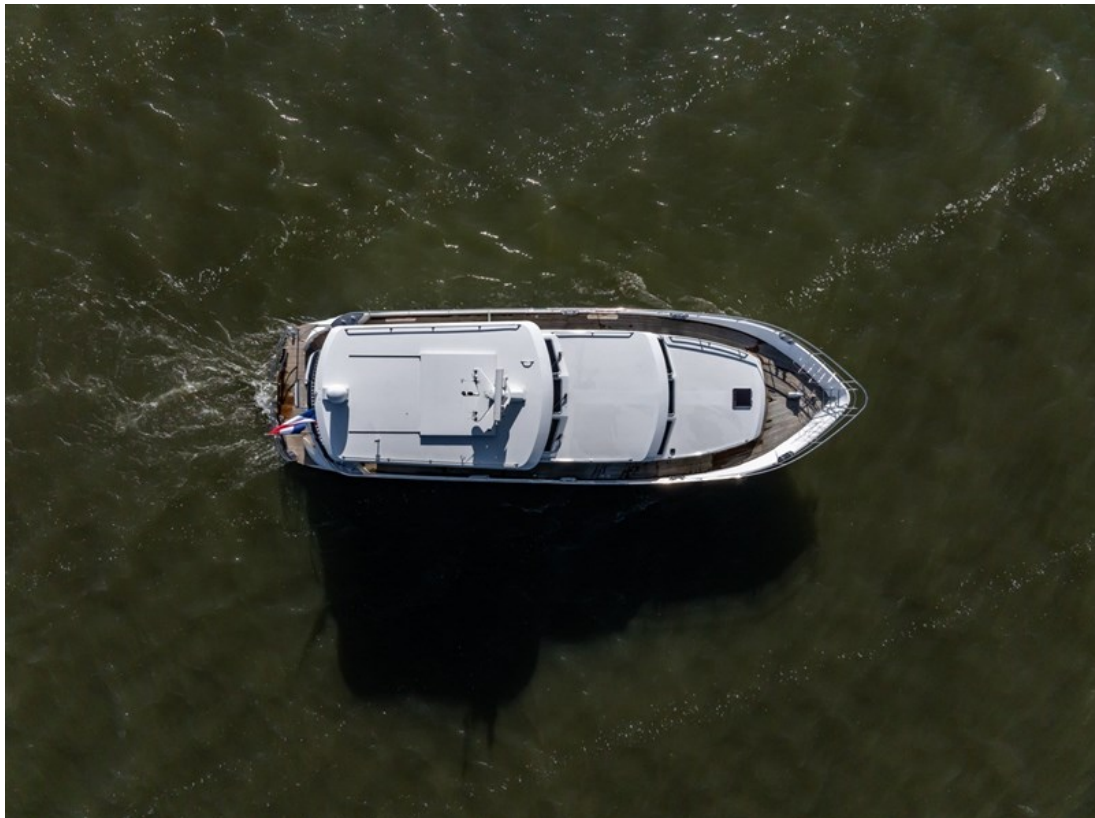

J.P. Broekhovenstraat 37
8081 HB Elburg
The Netherlands

Reference number
B25014277

info@elburgyachting.nl
www.elburgyachting.nl
+31 525 68 68 68

ELBURG YACHTING®

international yachtbrokers

Gegevens worden geacht juist te zijn, doch worden niet gegarandeerd. - Whilst every care has been taken in the preparation of the particulars, their correctness is not guaranteed.