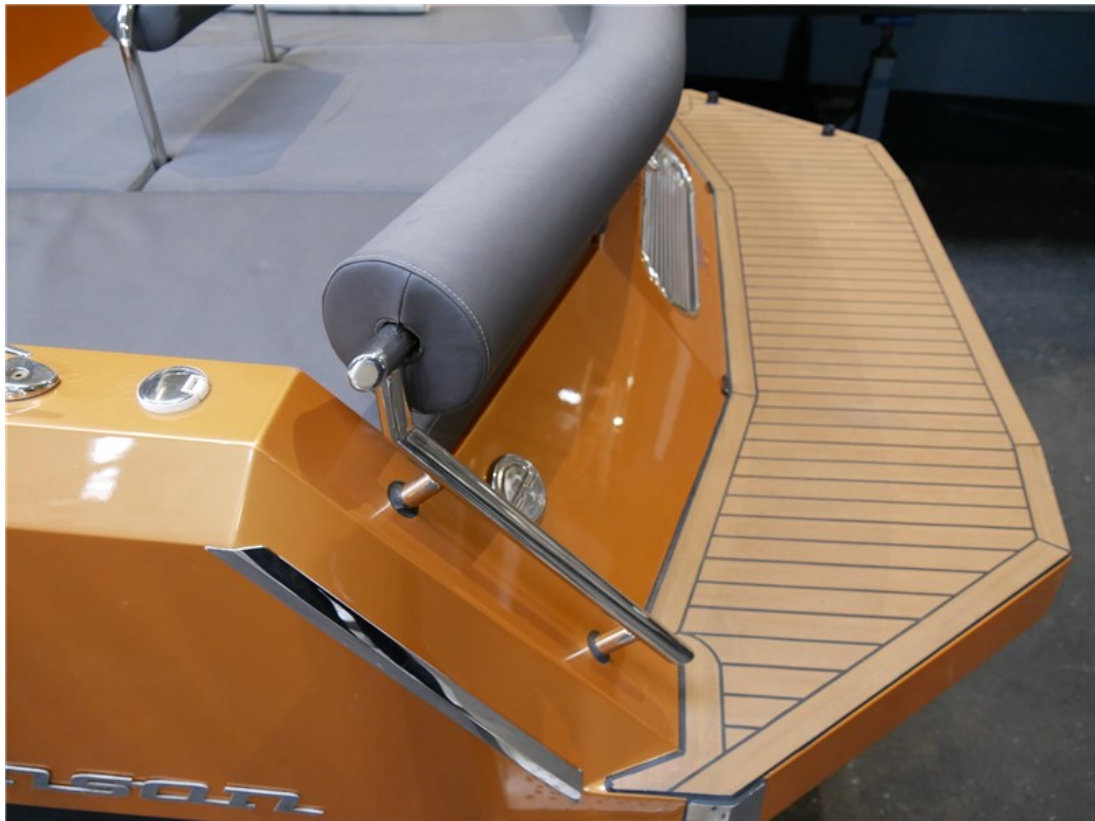

ELBURG YACHTING®

international yachtbrokers

Gegevens worden geacht juist te zijn, doch worden niet gegarandeerd. - Whilst every care has been taken in the preparation of the particulars, their correctness is not guaranteed.

J.P. Broekhovenstraat 37
8081 HB Elburg
The Netherlands

Reference number
B23114098

info@elburgyachting.nl
www.elburgyachting.nl
+31 525 68 68 68