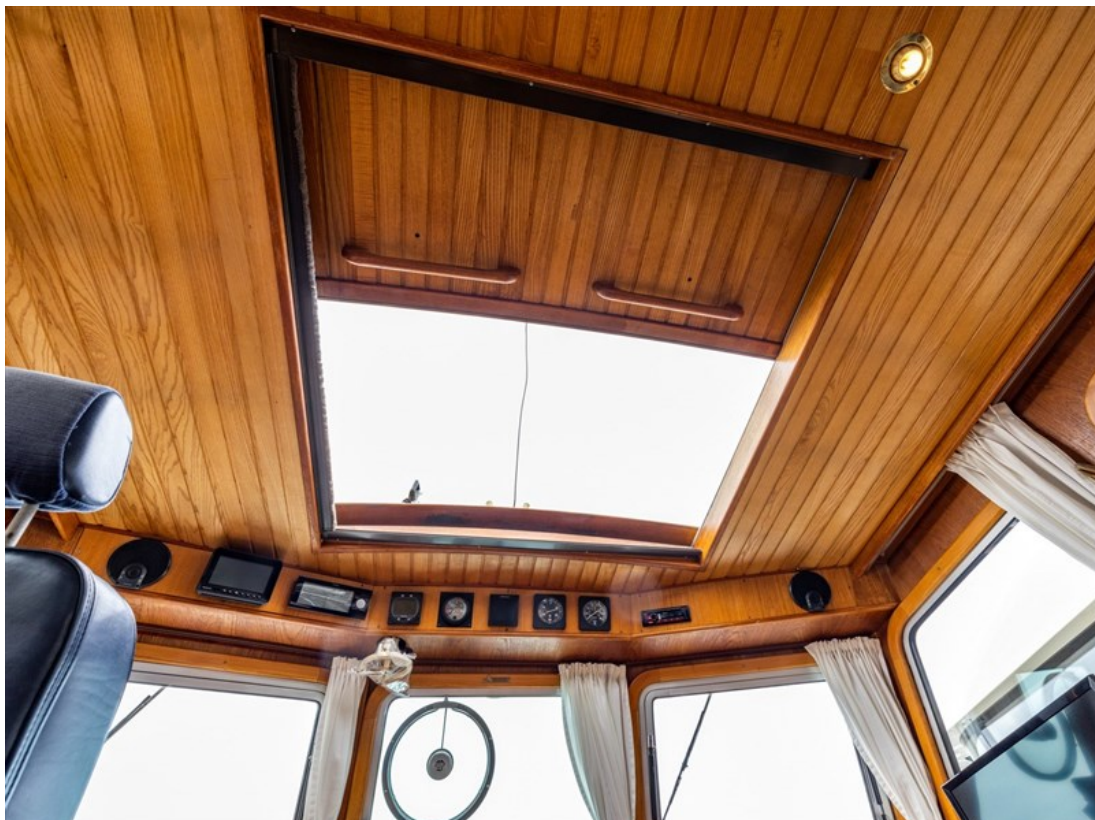

ELBURG YACHTING®

international yachtbrokers

Gegevens worden geacht juist te zijn, doch worden niet gegarandeerd. - Whilst every care has been taken in the preparation of the particulars, their correctness is not guaranteed.

J.P. Broekhovenstraat 37
8081 HB Elburg
The Netherlands

Reference number
B23054011

info@elburgyachting.nl
www.elburgyachting.nl
+31 525 68 68 68