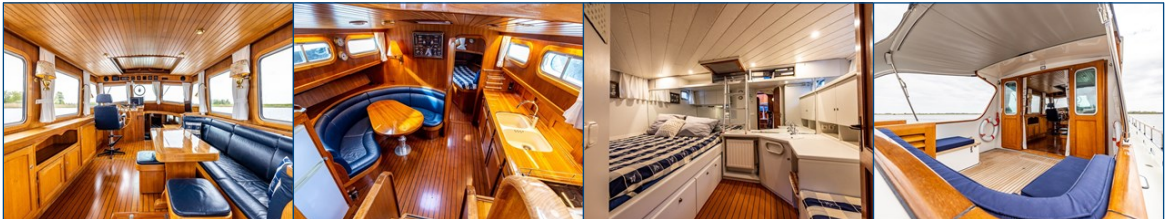

ELBURG YACHTING®

international yachtbrokers

Gillissen Trawler 15.30

- 📏 Appr. 15.30 x 4.30 x 1.35 m
- 🏗️ v/d Werf - Lemmer
- 🚢 Gillissen Jachtbouw
- 🕒 1989
- ⚖️ nvt
- 🚗 1 x 240 pk Scania DN 1140 - 6 cilinder
- 🛖 3 x
- ⚓ Elburg Yachting
- 💡 Sold
- € € 349.000,-

This unique Gillissen Trawler 15.30 is characterized by a professional engine room, large open cockpit and an owner's cabin midships over the full width of the yacht.

Furthermore, this ship comes with a spacious saloon with all-round view to the outside, sling window, Miele novotronic WT 946 wash/dry combination, stainless steel davits, possibility of dry-docking, double sink in kitchen, lots of storage space throughout the yacht, checker plate in engine room, automatic fire extinguishing system in engine room (2019), varnished wooden railing, black plastic fender in stainless steel end holders.