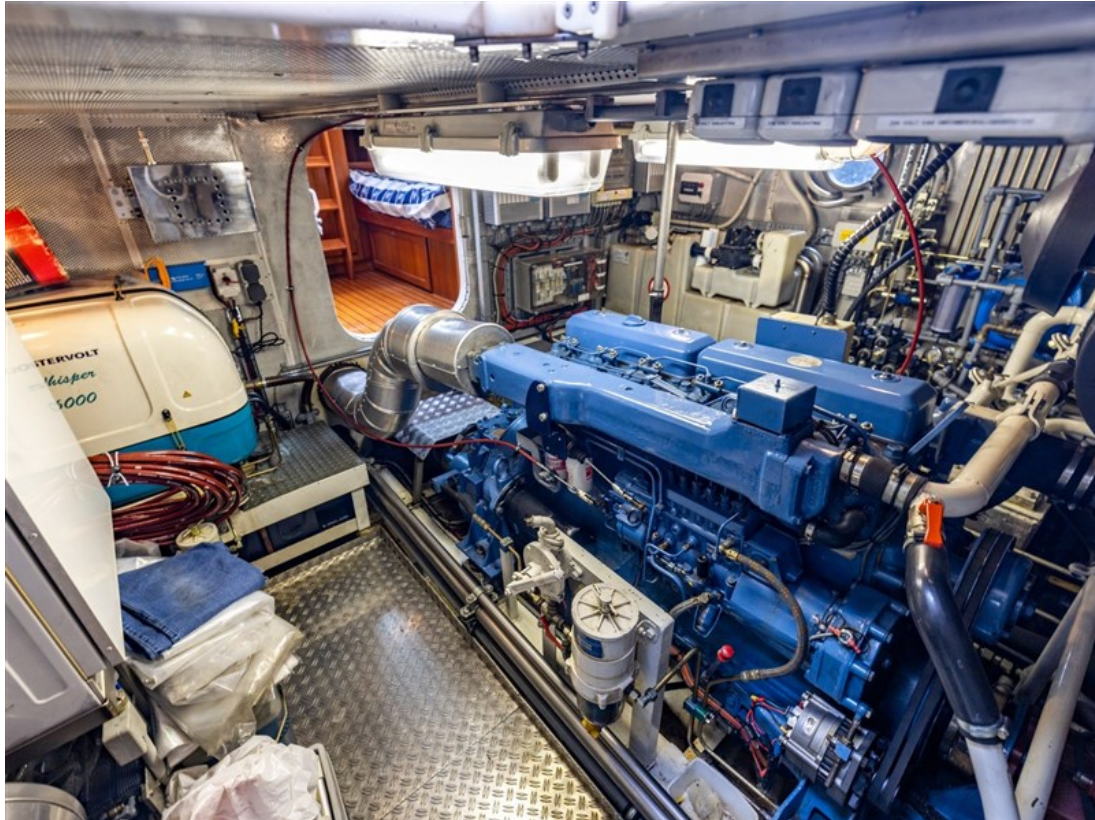

ELBURG YACHTING®

international yachtbrokers

Gegevens worden geacht juist te zijn, doch worden niet gegarandeerd. - Whilst every care has been taken in the preparation of the particulars, their correctness is not guaranteed.

J.P. Broekhovenstraat 37
8081 HB Elburg
The Netherlands

Reference number
B23054011

info@elburgyachting.nl
www.elburgyachting.nl
+31 525 68 68 68