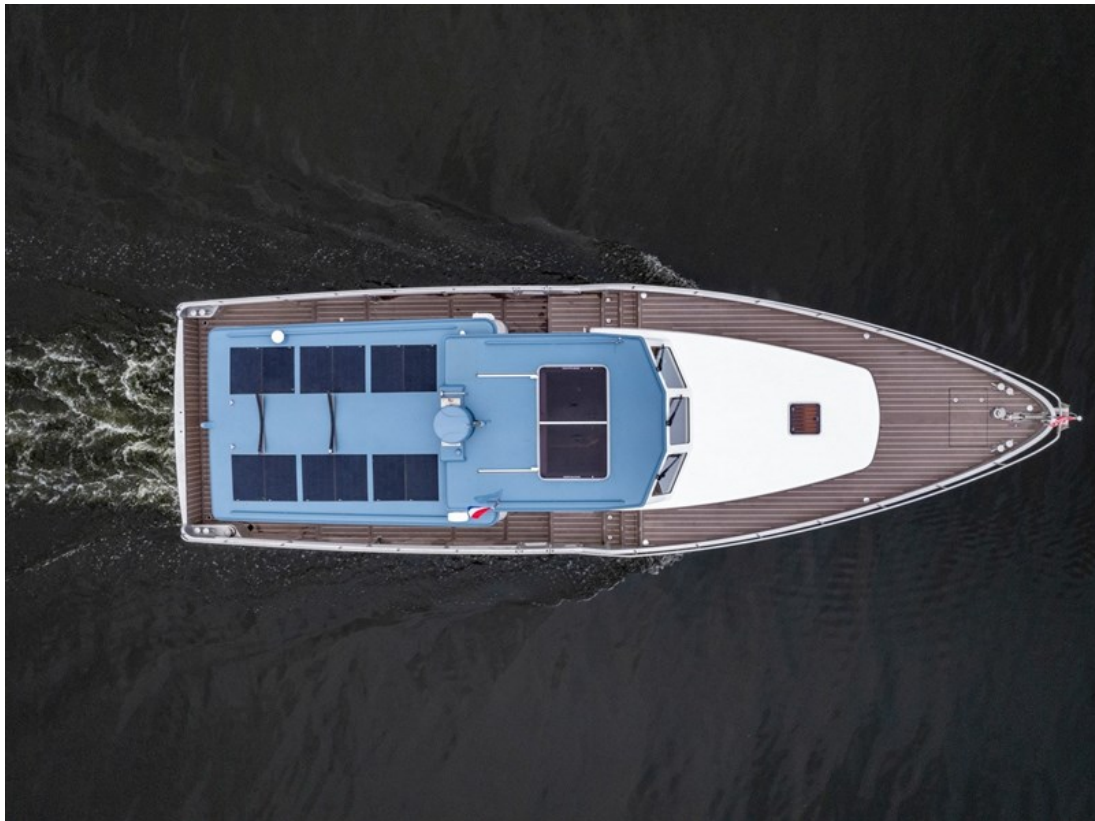

J.P. Broekhovenstraat 37
8081 HB Elburg
The Netherlands

Reference number
B22083908

info@elburgyachting.nl
www.elburgyachting.nl
+31 525 68 68 68

ELBURG YACHTING®

international yachtbrokers

Gegevens worden geacht juist te zijn, doch worden niet gegarandeerd. - Whilst every care has been taken in the preparation of the particulars, their correctness is not guaranteed.