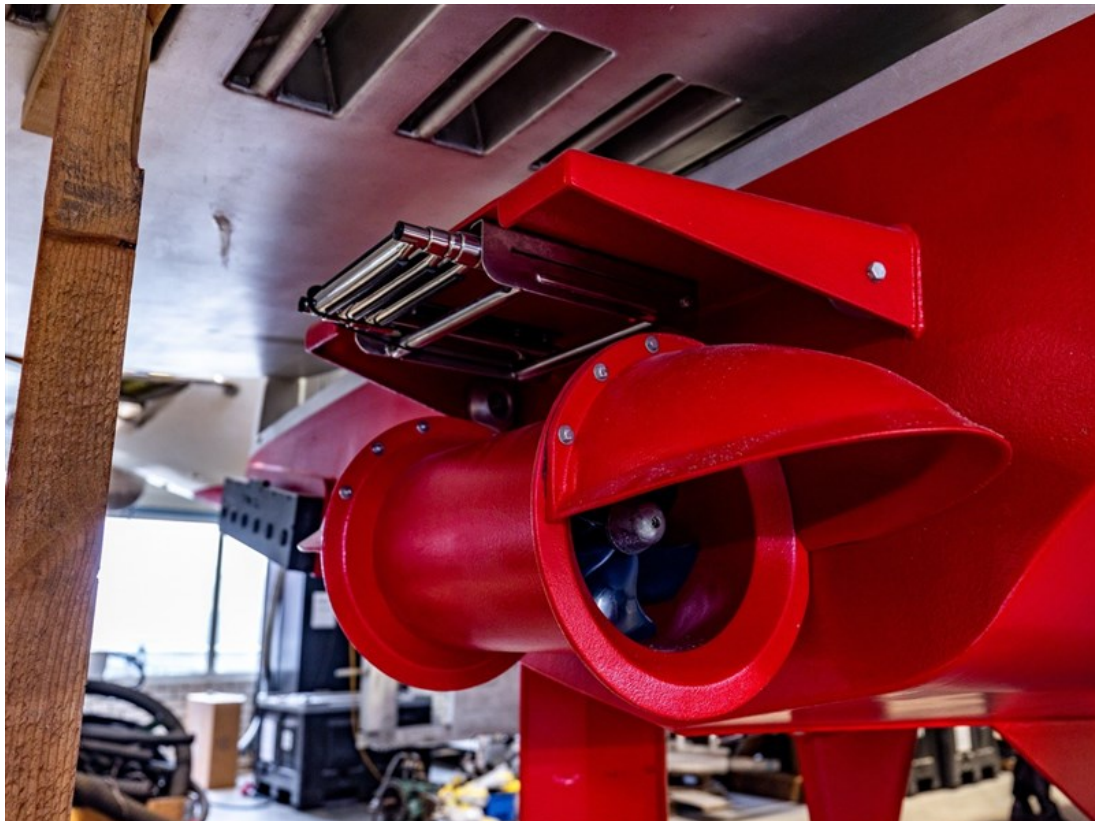

ELBURG YACHTING®

international yachtbrokers

Gegevens worden geacht juist te zijn, doch worden niet gegarandeerd. - Whilst every care has been taken in the preparation of the particulars, their correctness is not guaranteed.

J.P. Broekhovenstraat 37
8081 HB Elburg
The Netherlands

Reference number
B22083908

info@elburgyachting.nl
www.elburgyachting.nl
+31 525 68 68 68