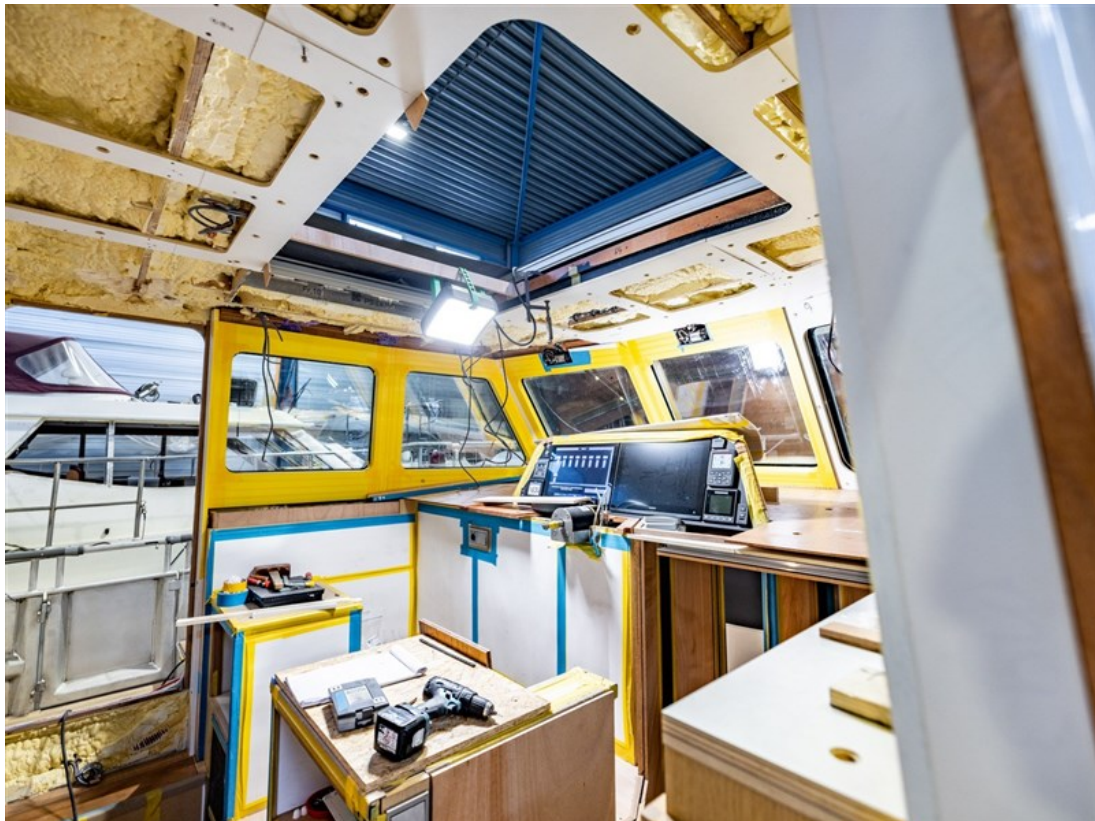

ELBURG YACHTING®

international yachtbrokers

Gegevens worden geacht juist te zijn, doch worden niet gegarandeerd. - Whilst every care has been taken in the preparation of the particulars, their correctness is not guaranteed.

J.P. Broekhovenstraat 37
8081 HB Elburg
The Netherlands

Reference number
B22083908

info@elburgyachting.nl
www.elburgyachting.nl
+31 525 68 68 68